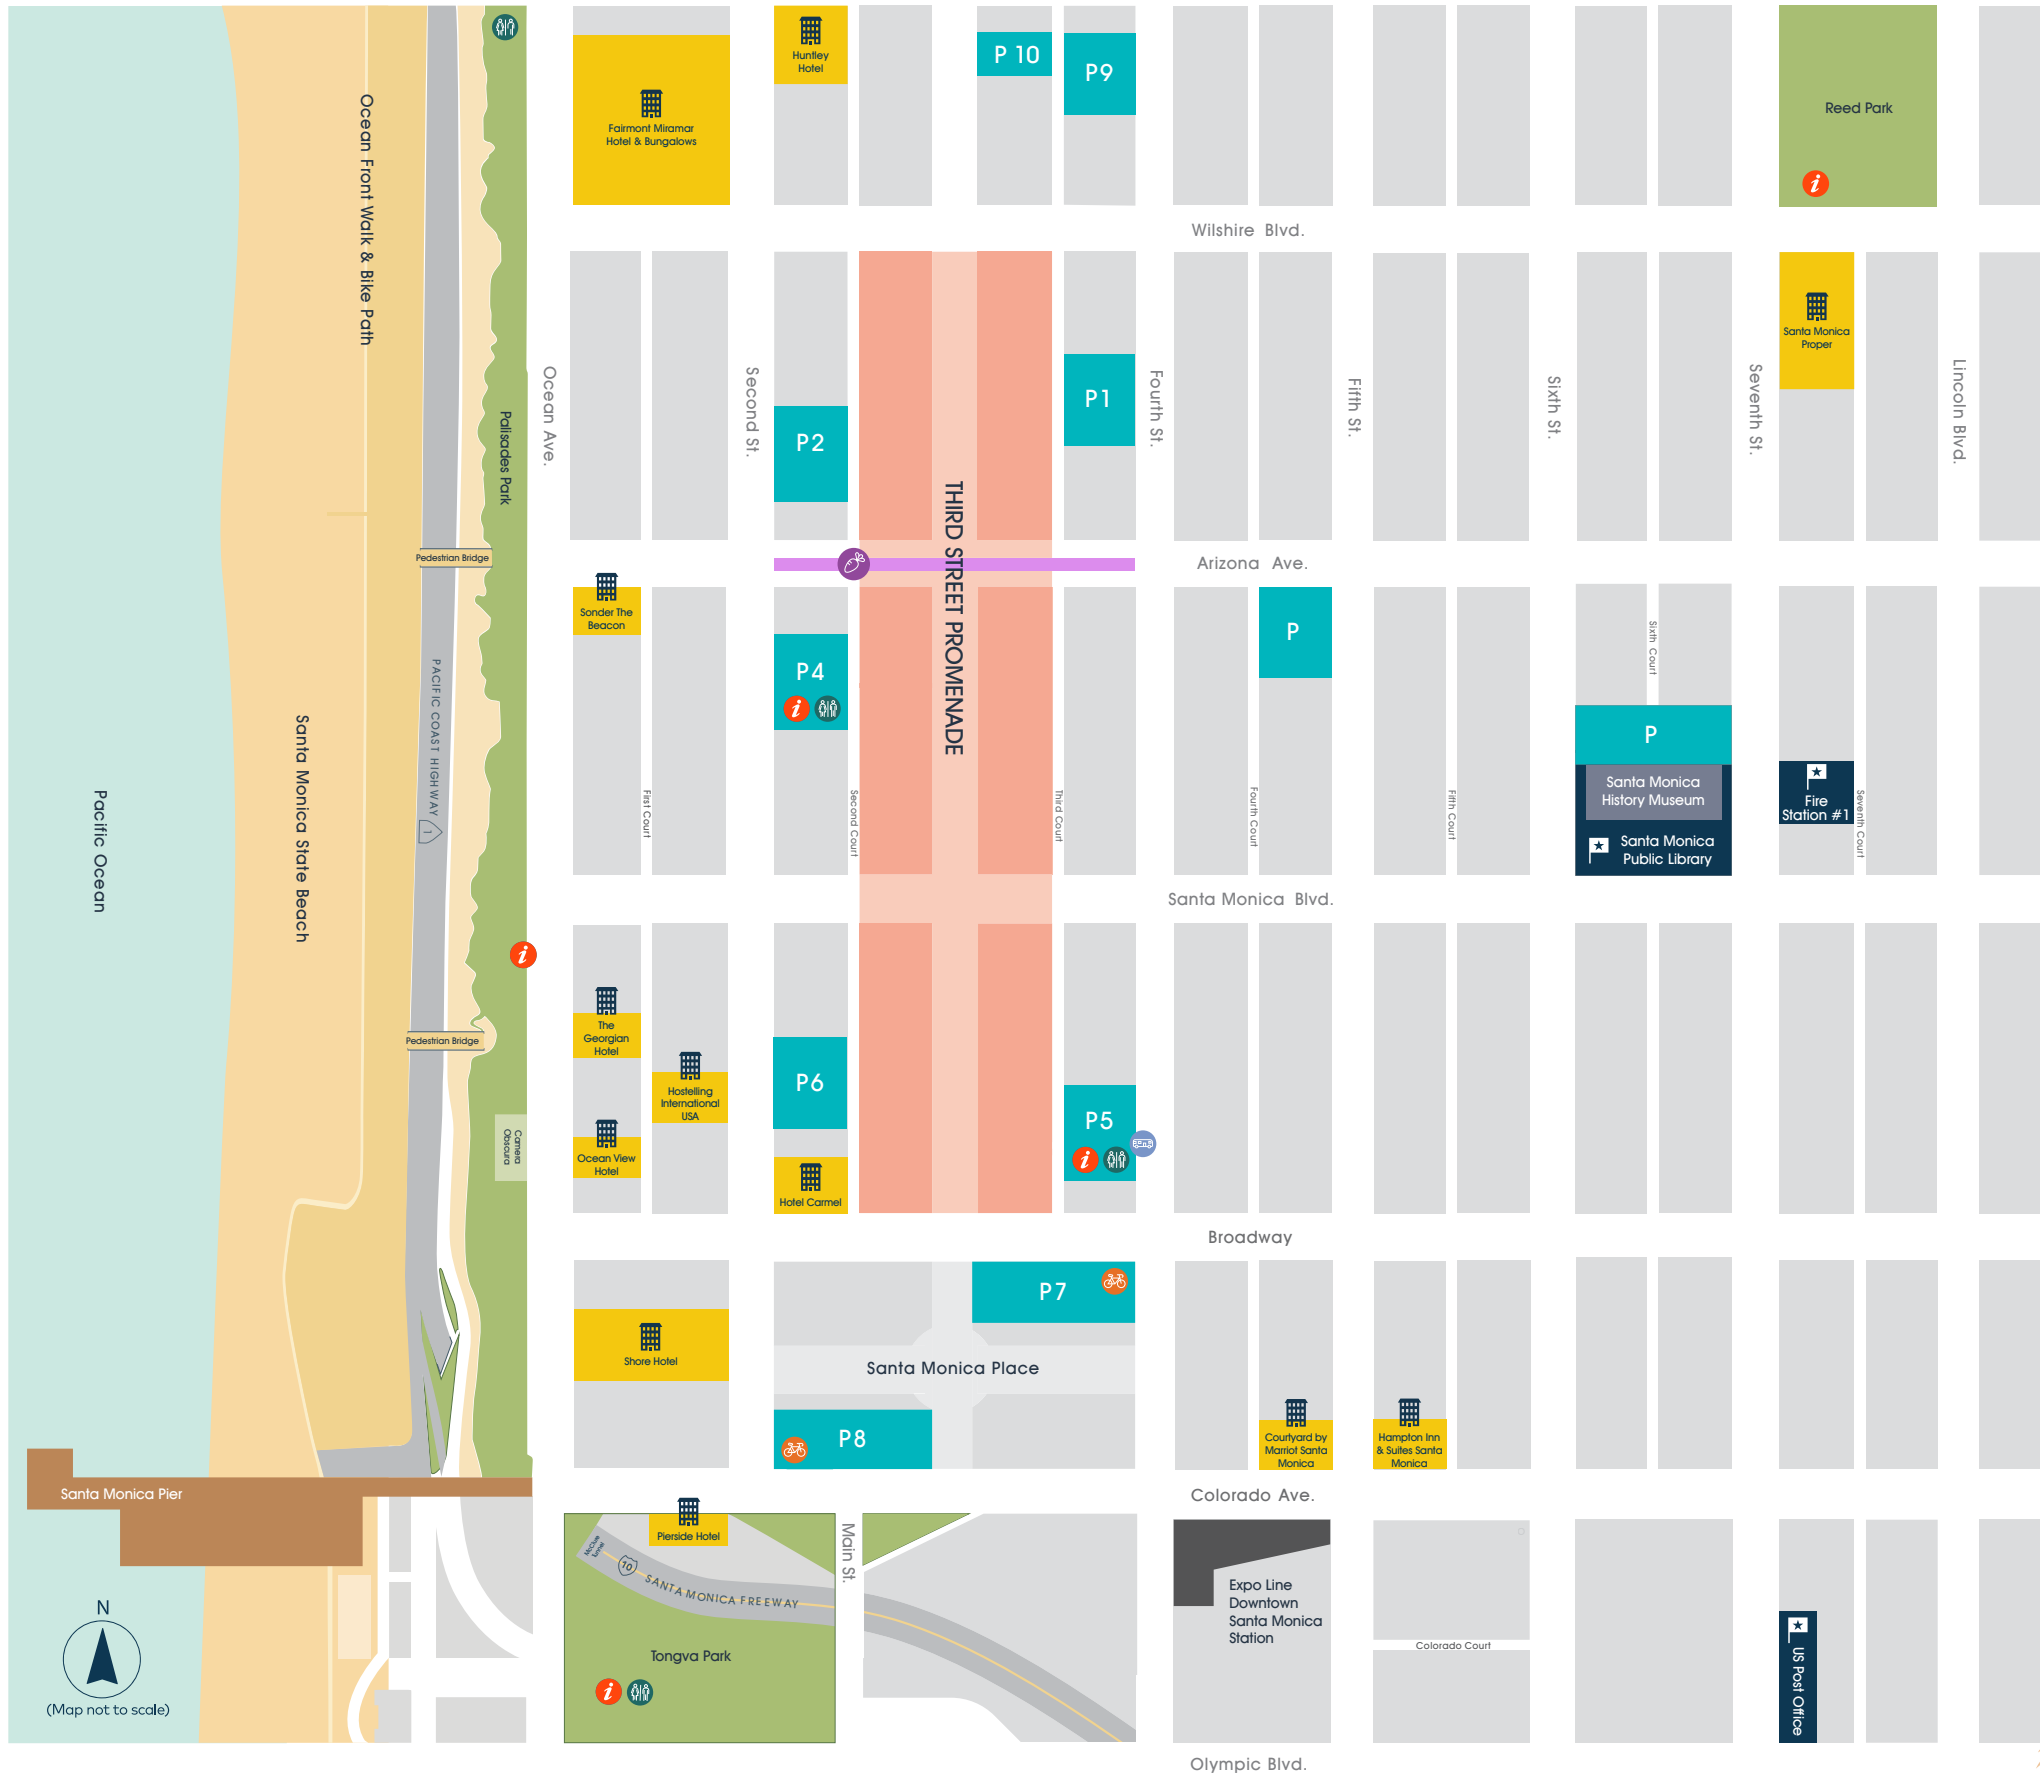

Welcome to Downtown Santa Monica

Visitor Information

VISITOR INFORMATION CENTER

Palisades Park
1400 Ocean Avenue

Big Blue Bus Transit Store

For bus route maps, purchase fare cards
1444 4th Street (Ground floor of P5)

Farmers Market

Between 4th Street & Ocean Avenue
Wednesday, Saturday | 8am - 1pm

Restroom

Bike Center

Hotel

Parks & Recreation

Public Parking

Public Buildings

LIBRARY 601 Santa Monica Boulevard
POST OFFICE 1653 7th Street
FIRE STATION 1444 7th Street

Scan Me for Business Directory!

Downtown Santa Monica, Inc. is a non-profit organization that works with the City of Santa Monica to promote economic stability, growth, and community life within Downtown Santa Monica.