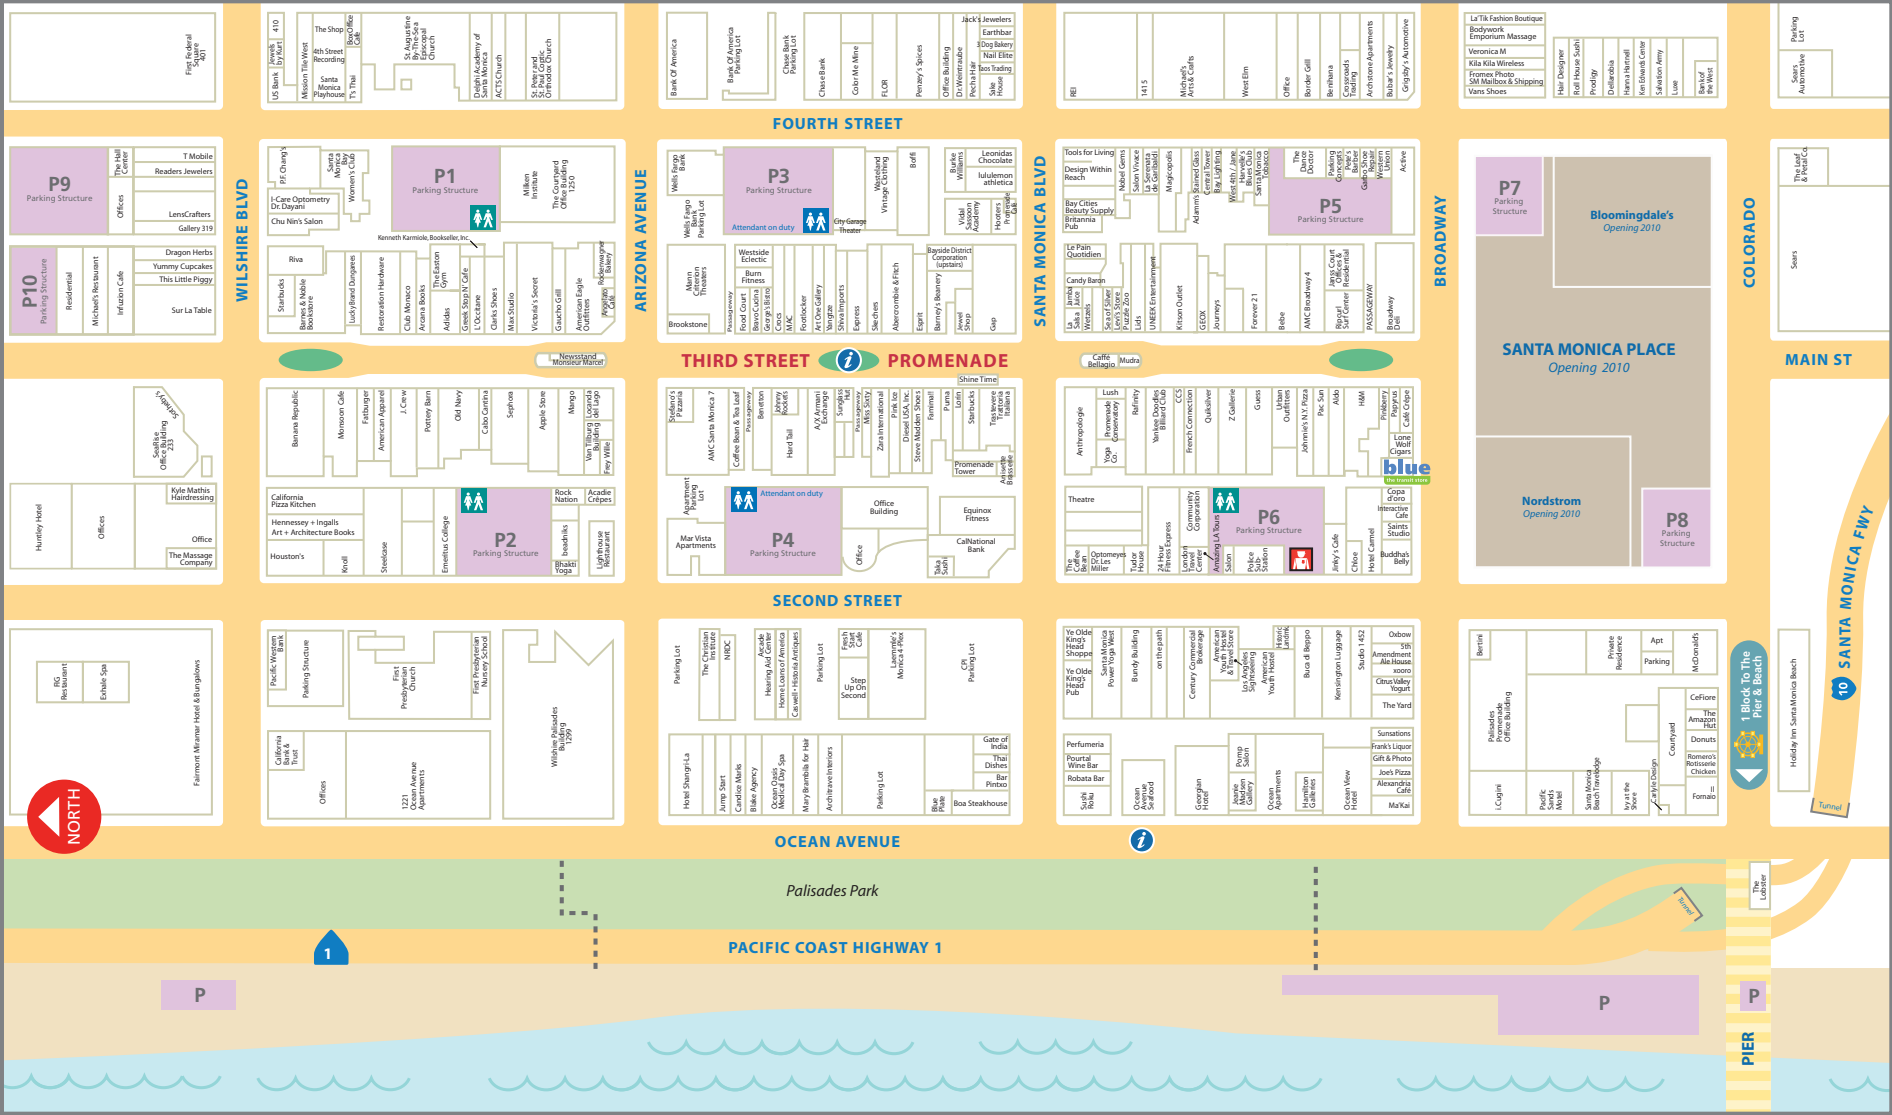

1100 Block

1200 Block

1300 Block

1400 Block

1500 Block

1600 Block

MAP CONTINUES EAST ON NEXT PAGE

400 Block (West Side)

300 Block

200 Block

100 Block

DOWNTOWN SANTA MONICA & THIRD STREET PROMENADE

For more information:
downtownsm.com or call 310.393.8355

- Visitor & Bus Information:**
- Visitor Information Center**
 1920 Main Street, Suite B
 9 a.m. - 6 p.m.
 800-544-5319 or 310-393-7593
 - Visitor Information Cart**
 1300 Block of Third Street Promenade
 - Visitor Information Kiosk**
 1400 Ocean Avenue 10 a.m. - 5 p.m.

- Police Sub-Station**
 1433 Second Street 10 a.m. - 10 p.m.
- Big Blue Bus: The Transit Store**
 223 Broadway
 Bus passes, schedules & information
- Police** 1433 Second Street 310-458-8588
 For emergencies, call 911

- Restrooms in Parking Garages**
 Lower level, enter through alley
 (2nd Court or 3rd Court)
- Parking Structure 3 & 4**
 Attendant on duty
- Parking Structures 1, 2 & 6**
 No attendant

- Public Parking**
- Parks/Recreation**
- Pedestrian Overpass**
- Public Art - Dinosaur Sculptures**